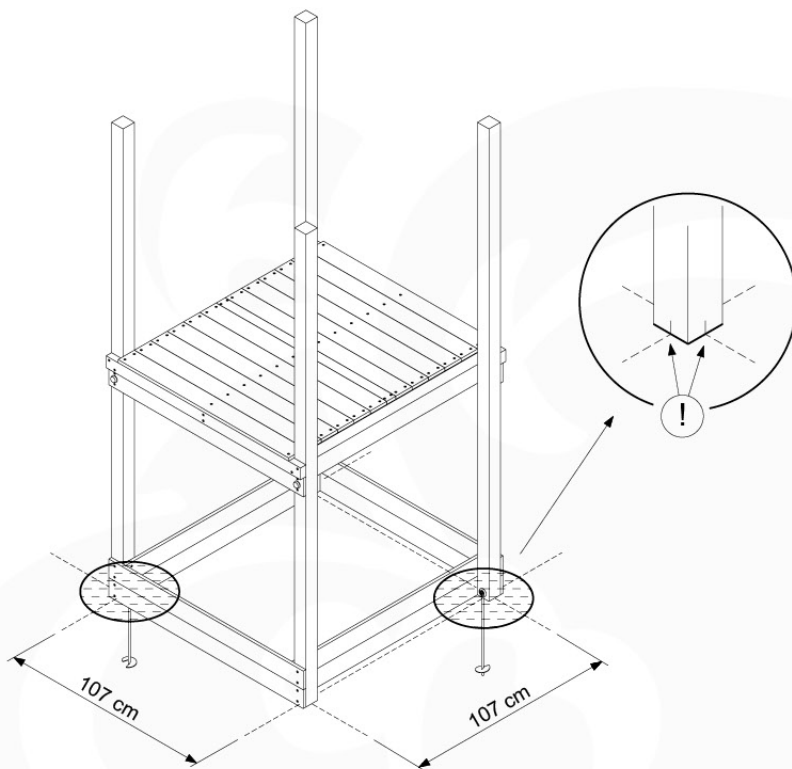

Foundation Plan - P07 - 27-11-2020 - v3