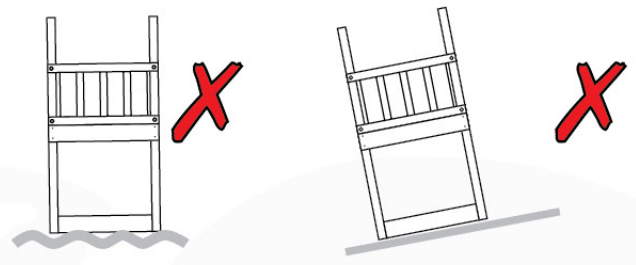

02 Safe Playground

02-1