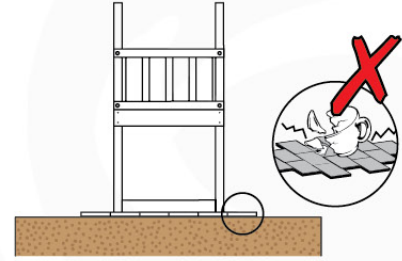

02 Safe Playground

02-1

02-2

02-3

02-4

02-5