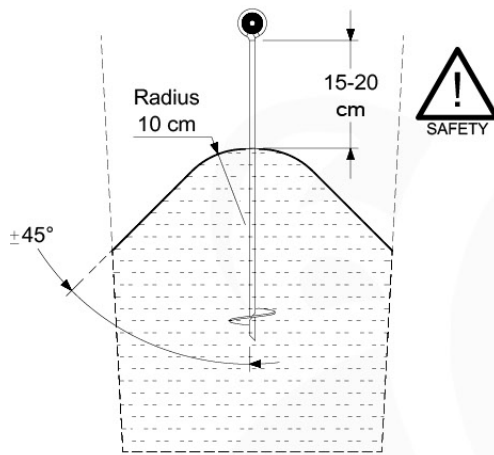

Parts:
Hardware Package Tower →

Ground Anchors 120 - P02 - 27-11-2020 - v1

09-1

09-2

40 L / 80 kg

24h

10 Add-on

Wavy Star Slide XL