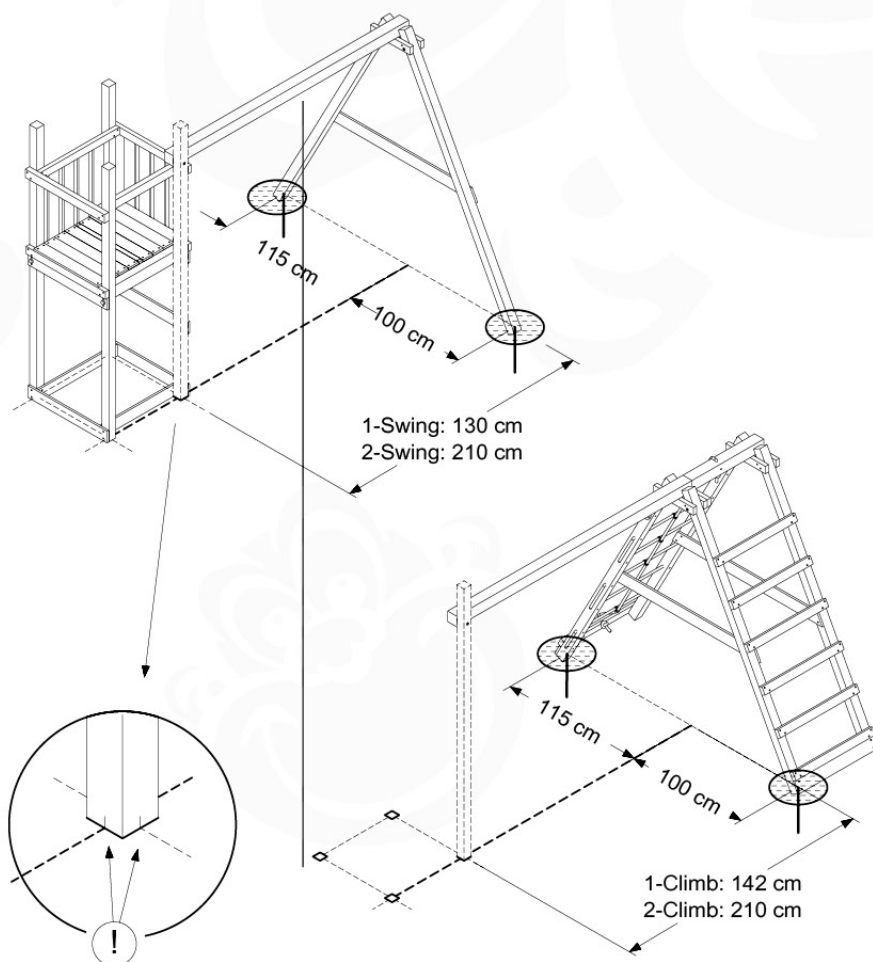

Foundation Plan - P06 - 27-11-2020 - v3

04 Base Tower

BT11

	PartNo	PartName	QTY.
Hardware Pack	001_406	Stealth Screw 8x45	10
	002_220	Gap Point Screw T25 - 5x45	118
	002_223	Gap Point Screw T25 - 5x80	20
Other	007_001	Ground-anchor	2
Hardware Pack	022_31x	bpc-base version 3	8
	022_84x	bpc cover	8
Timber	A240	Post 70x70 L2400	4
	C114	Beam 1140 mm	5
	D100	Board 1000 mm	11-14
	D114	Board 1140 mm	12