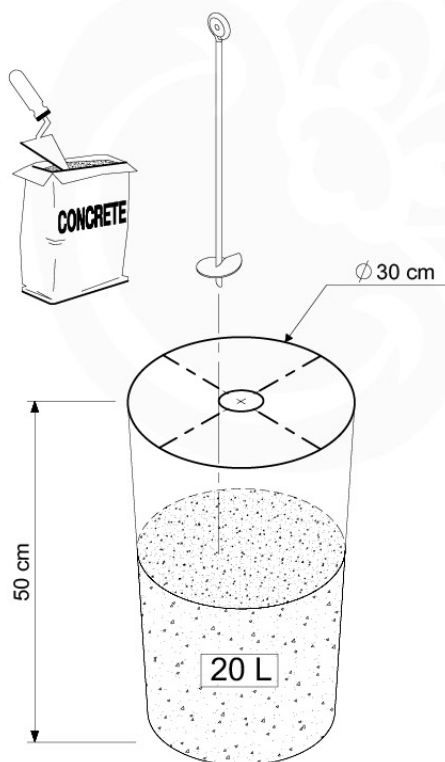

Foundation Plan - P06 - 27-11-2020 - v3

04 Base Tower

BT11

	PartNo	PartName	QTY.
Hardware Pack	001_406	Stealth Screw 8x45	10
	002_220	Gap Point Screw T25 - 5x45	118
	002_223	Gap Point Screw T25 - 5x80	20
Other	007_001	Ground-anchor	2
Hardware Pack	022_31x	bpc-base version 3	8
	022_84x	bpc cover	8
Timber	A240	Post 70x70 L2400	4
	C114	Beam 1140 mm	5
	D100	Board 1000 mm	11-14
	D114	Board 1140 mm	12