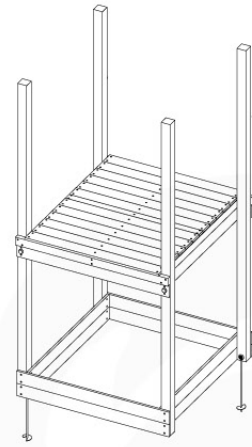

+

09

1-Swing frame / 2-Swing frame
457_101
457_102

+

09

1-Climb frame / 2-Climb frame
457_105
457_106

09 Ground Anchors

GA05

Parts:
Hardware Package Tower →

Ground Anchors 120 - P02 - 27-11-2020 - v1

09-1

09-2

40 L / 80 kg

24h

10 Add-on

Wavy Star Slide XL