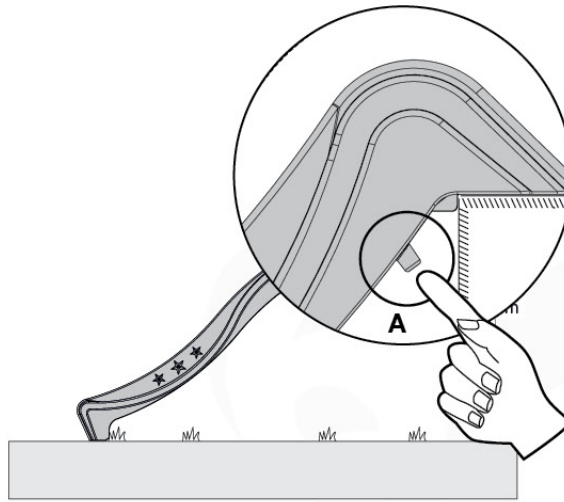

11-6

12 Firemans Pole

FP05

	PartNo	PartName	QTY.
Hardware Pack(s)	001_103	M8 Washer Head Screw 40mm	2
	002_220	Gap Point Screw T25 - 5x45	16
	002_223	Gap Point Screw T25 - 5x80	8
	003_010	M8 spring lock washer	2
	003_040	M8 Washer	2
	004_052	M8 Drive-in Nut 30mm	2
	004_054	M8 Drive-in Nut 45mm	2
	022_31x	bpc-base version 3	2
	022_84x	bpc cover	2
Other	102_915	Fireman's Pole	1
Timber	C70	Beam 700 mm	1
	C114	Beam 1140 mm	1
	D65	Board 650 mm	3