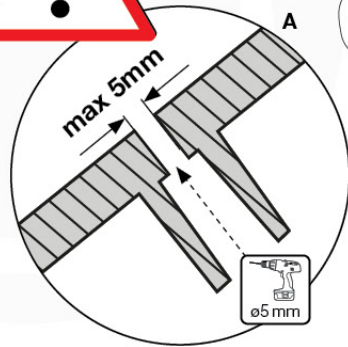

11-6

12 Firemans Pole

FP05

	PartNo	PartName	QTY.
Hardware Pack(s)	001_103	M8 Washer Head Screw 40mm	2
	002_220	Gap Point Screw T25 - 5x45	16
	002_223	Gap Point Screw T25 - 5x80	8
	003_010	M8 spring lock washer	2
	003_040	M8 Washer	2
	004_052	M8 Drive-in Nut 30mm	2
	004_054	M8 Drive-in Nut 45mm	2
	022_31x	bpc-base version 3	2
	022_84x	bpc cover	2
Other	102_915	Fireman's Pole	1
Timber	C70	Beam 700 mm	1
	C114	Beam 1140 mm	1
	D65	Board 650 mm	3