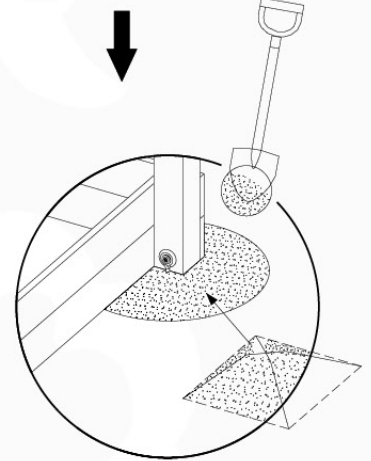

Parts:
Hardware Package Tower →

Ground Anchors 120 - P02 - 27-11-2020 - v1

09-1

09-2

40 L / 80 kg

24h

10 Add-on

Wavy Star Slide XL