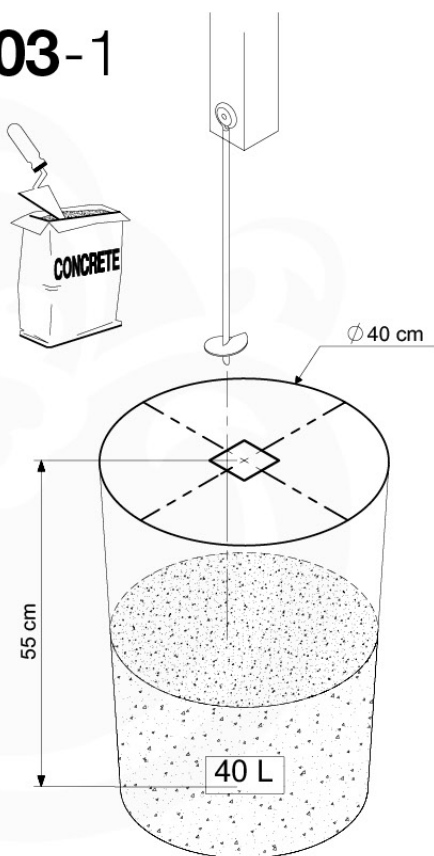

03 Playground Foundation

FD05

03-1