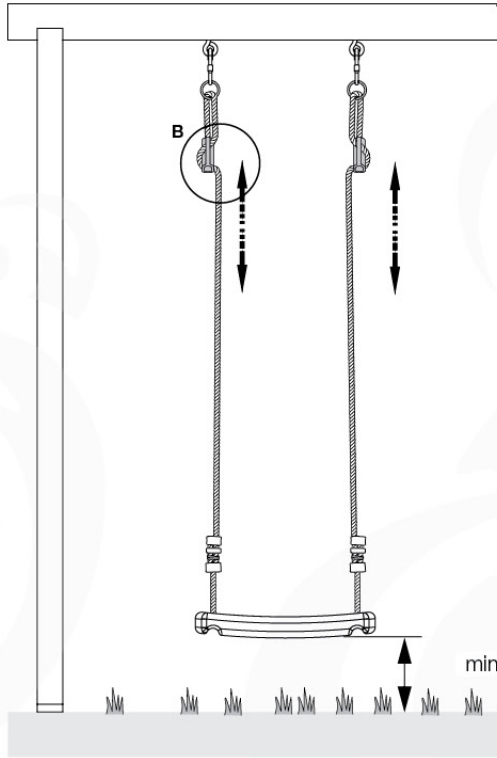

		L	
		ø 5.0 mm	002_308 20 mm 002_219 30 mm 002_220 45 mm 002_223 80 mm
		M8	003_010
		M6	003_034
		M8	004_050 22mm
			022_845 Yellow 022_846 Blue 022_847 Green 022_848 Red
			023_031 White
			120_005 White

05-3

05-4

05-5

05-6

06

	PartNo	PartName	QTY.
Hardware Pack	001_406	Stealth Screw 8x45	4
	001_417	Stealth Screw 8x80	3
	001_422	Stealth Screw 8x137	3
	002_220	Gap Point Screw T25 - 5x45	12
	002_223	Gap Point Screw T25 - 5x80	6
Other	005_528	Swing Beam Bracket 7x7	1
	005_529	Swing Beam Bracket 9x9	1
	007_001	Ground-anchor	2
Hardware Pack	022_31x	bpc-base version 3	2
	022_84x	bpc cover	2
	023_031	Finishing Washer GPS 5.0	2
Other	101_003	Swing hook with Carabiner	4

06-7

06-8

06-9

D180
D141

07 -1

07 -2

08

09