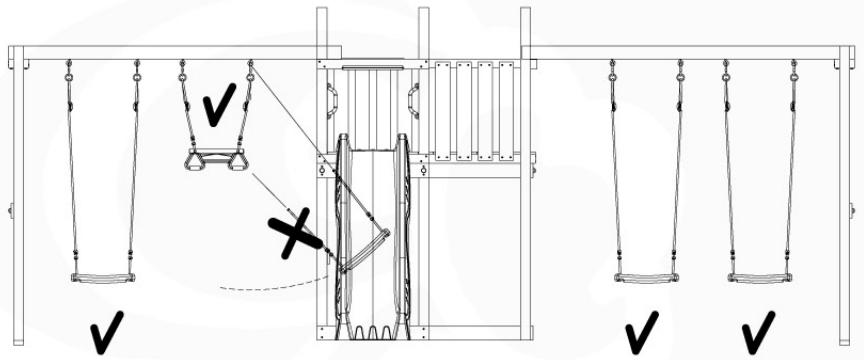

05-3

05-4

05-5

05-6

06

	PartNo	PartName	QTY.
Hardware Pack	001_406	Stealth Screw 8x45	4
	001_417	Stealth Screw 8x80	3
	001_422	Stealth Screw 8x137	3
	002_220	Gap Point Screw T25 - 5x45	12
	002_223	Gap Point Screw T25 - 5x80	6
Other	005_528	Swing Beam Bracket 7x7	1
	005_529	Swing Beam Bracket 9x9	1
	007_001	Ground-anchor	2
Hardware Pack	022_31x	bpc-base version 3	2
	022_84x	bpc cover	2
	023_031	Finishing Washer GPS 5.0	2
Other	101_003	Swing hook with Carabiner	4